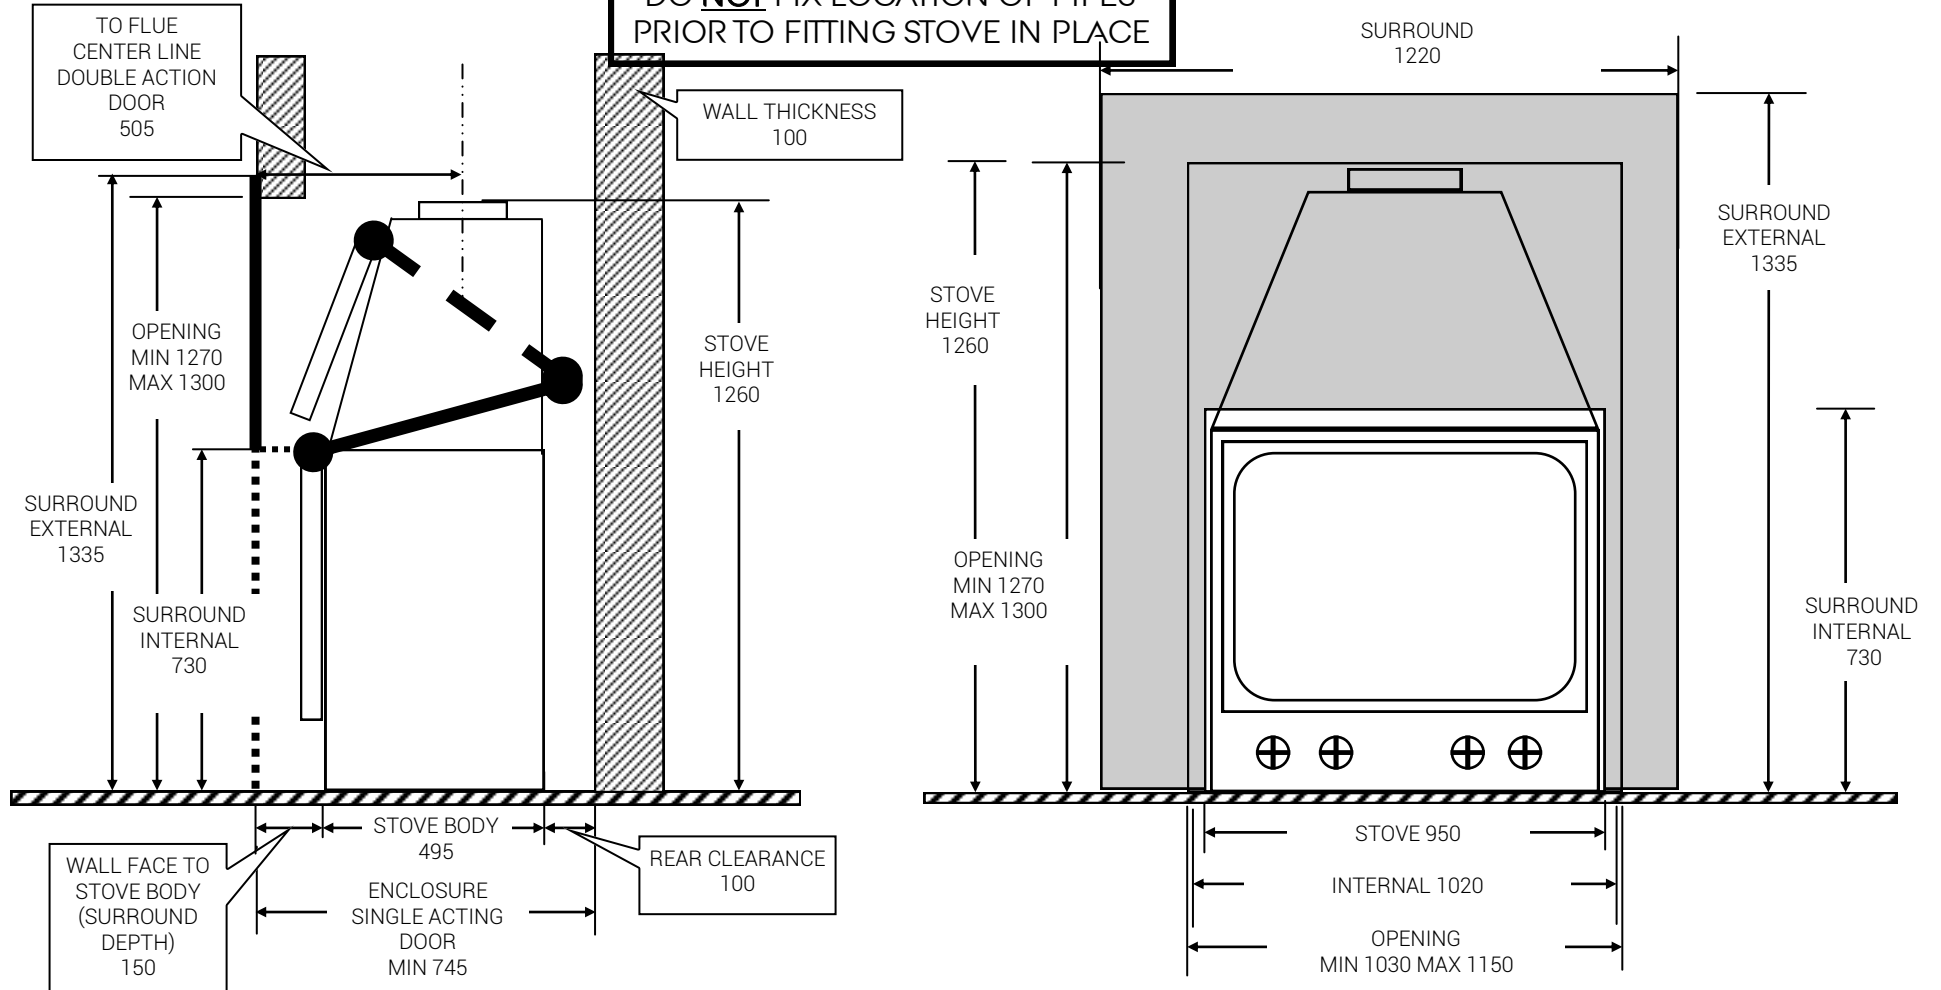

Christo Single Sided—Inbuilt—Double Acting Door

WISELIVING

CAUTION
Remember to allow for the height of
hearth
DO **NOT** FIX LOCATION OF PIPES
PRIOR TO FITTING STOVE IN PLACE

UPDATED Tim Nichols DATE: 11/10/2019 NOT TO SCALE SIZES ARE SUBJECT TO CHANGE WITHOUT NOTICE +/- 5mm E&OE