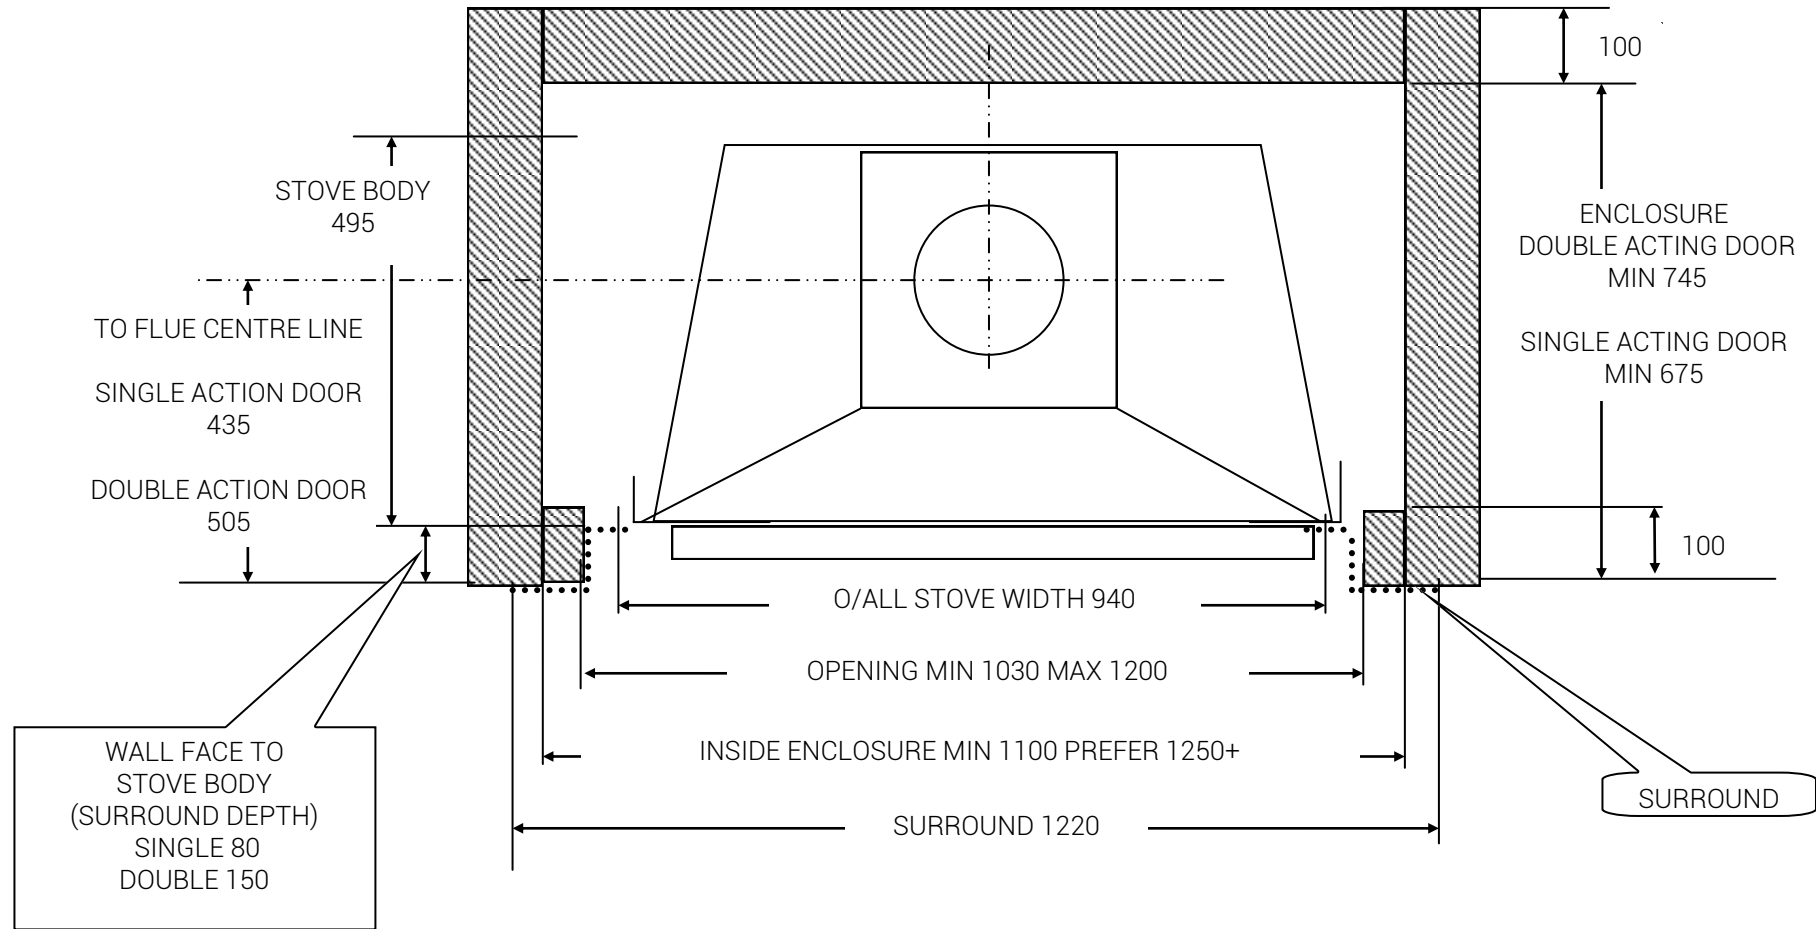

Christo Single Sided Unit showing Single or Double Acting Door (Plan View)

WISELIVING

UPDATED	Tim Nichols	DATE:	11/10/2019	NOT TO SCALE SIZES ARE SUBJECT TO CHANGE WITHOUT NOTICE +/- 5mm	E&OE
---------	-------------	-------	------------	---	------