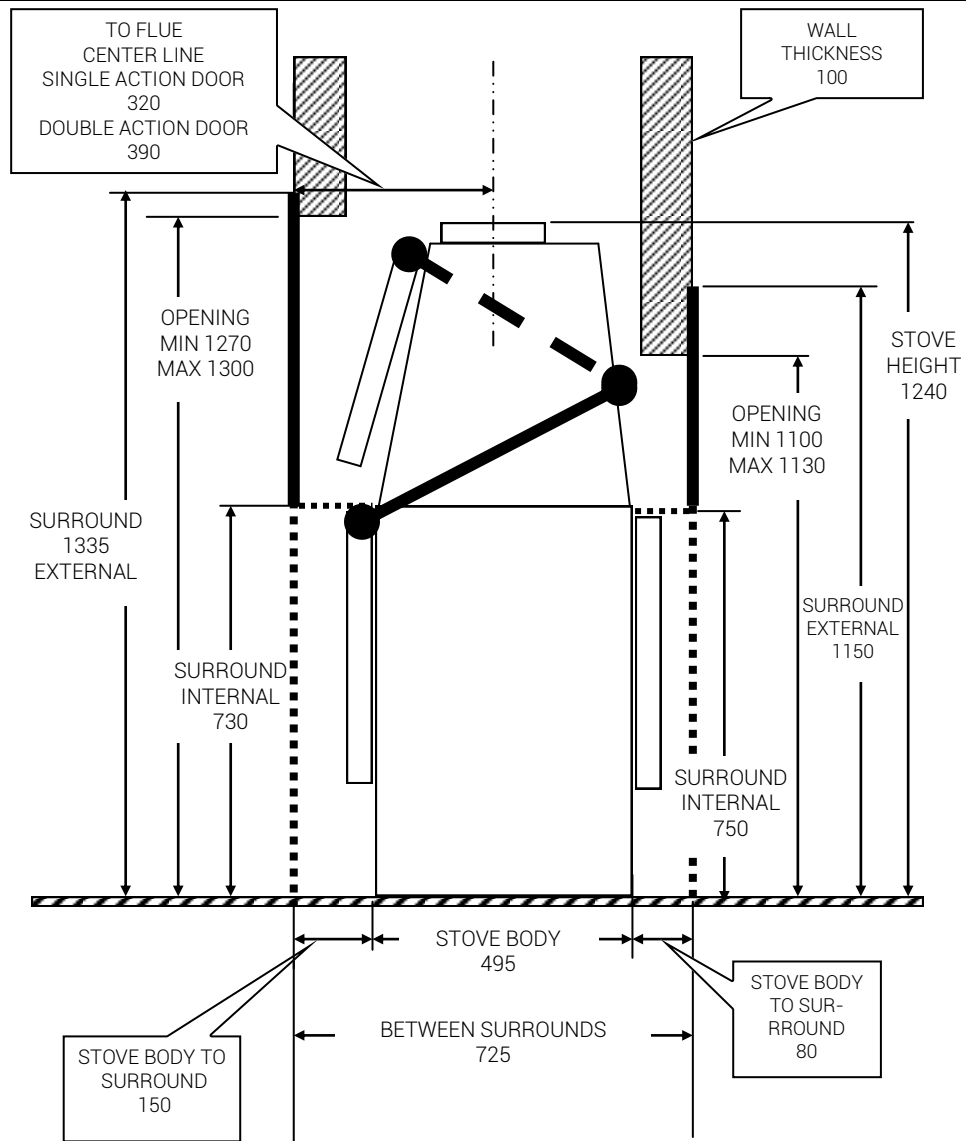

Christo Double Sided—Inbuilt—Single & Double Acting Doors

WISELIVING

CAUTION

Remember to allow for the height of hearth
DO **NOT** FIX LOCATION OF PIPES PRIOR TO FITTING STOVE IN PLACE

UPDATED

Tim Nichols

DATE

11/10/2019

NOT TO SCALE SIZES ARE SUBJECT TO CHANGE WITHOUT NOTICE +/- 5mm

E&OE