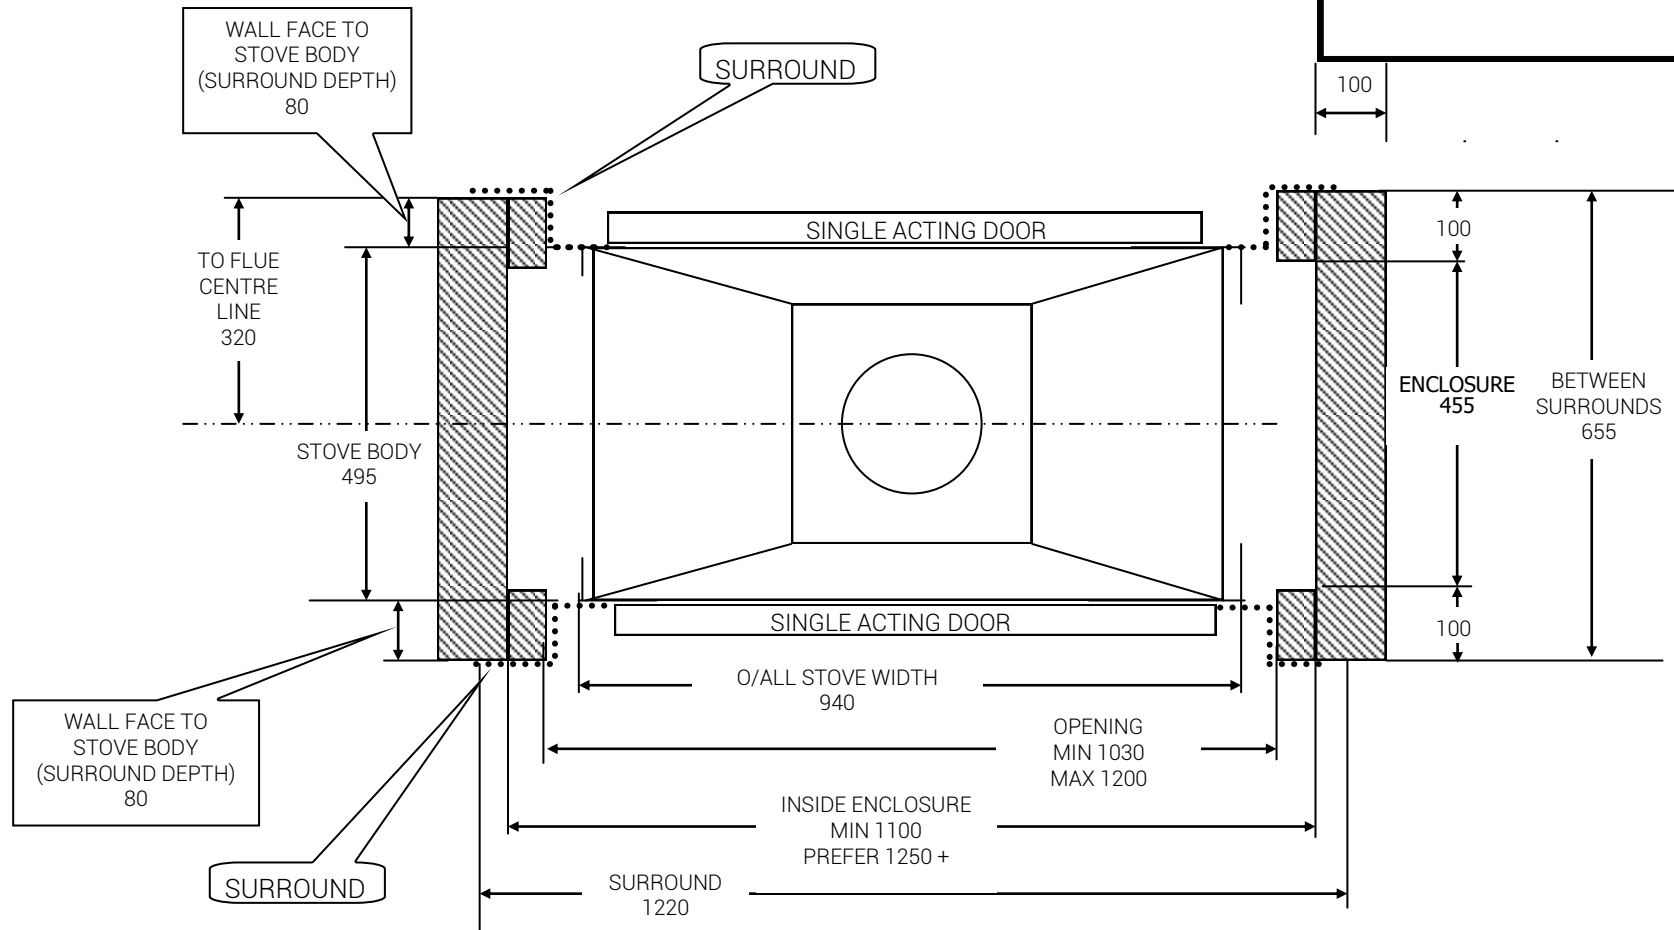

Christo Double Sided—Inbuilt—2x Single Acting Doors

WISELIVING

CAUTION
Remember to allow for the height of hearth
DO NOT FIX LOCATION OF PIPES
PRIOR TO FITTING UNIT IN PLACE

| | | | | | |
|---------|-------------|------|------------|---|------|
| UPDATED | Tim Nichols | DATE | 15/10/2019 | NOT TO SCALE SIZES ARE SUBJECT TO CHANGE WITHOUT NOTICE +/- 5mm | E&OE |
|---------|-------------|------|------------|---|------|