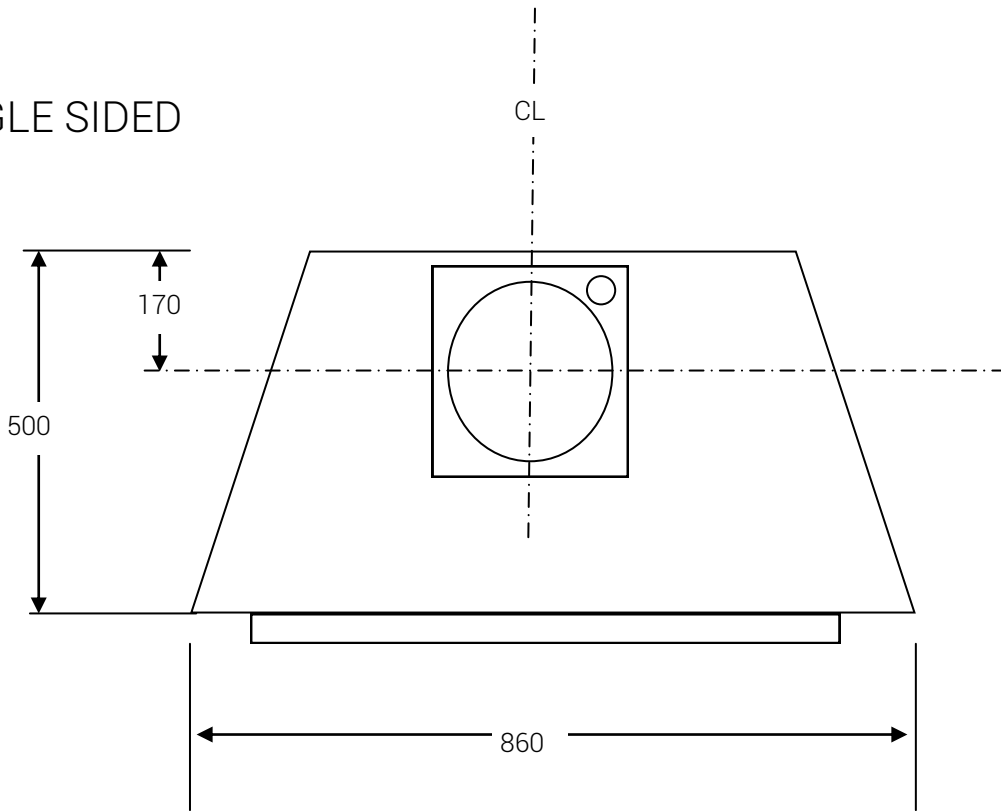

# CHRISTO FLUE POSITIONS

## WISELIVING

SINGLE SIDED

DOUBLE SIDED