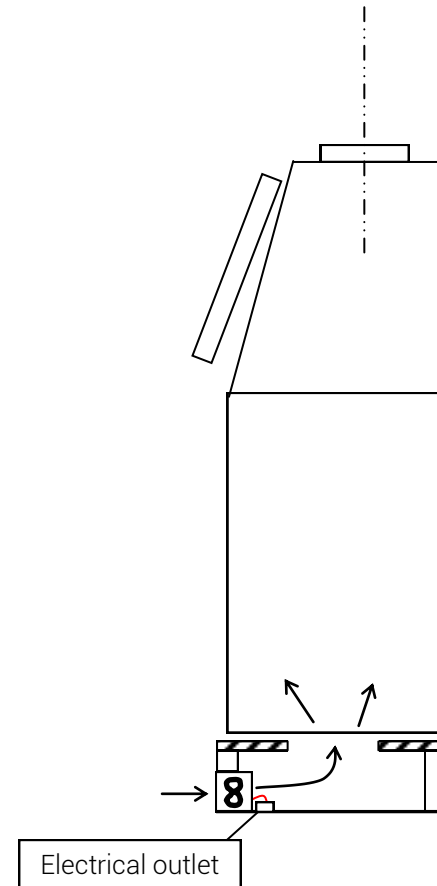

CHRISTO — FAN INSTALLATION OPTION 1

WISELIVING

Standard 10 amp power point required, ideally just inside opening

Recommended hole size for fan: 555mm x 185mm

Electrical outlet

UPDATED

Tim Nichols

DATE:

16/10/2019

NOT TO SCALE SIZES ARE SUBJECT TO CHANGE WITHOUT NOTICE +/- 5mm

E&OE