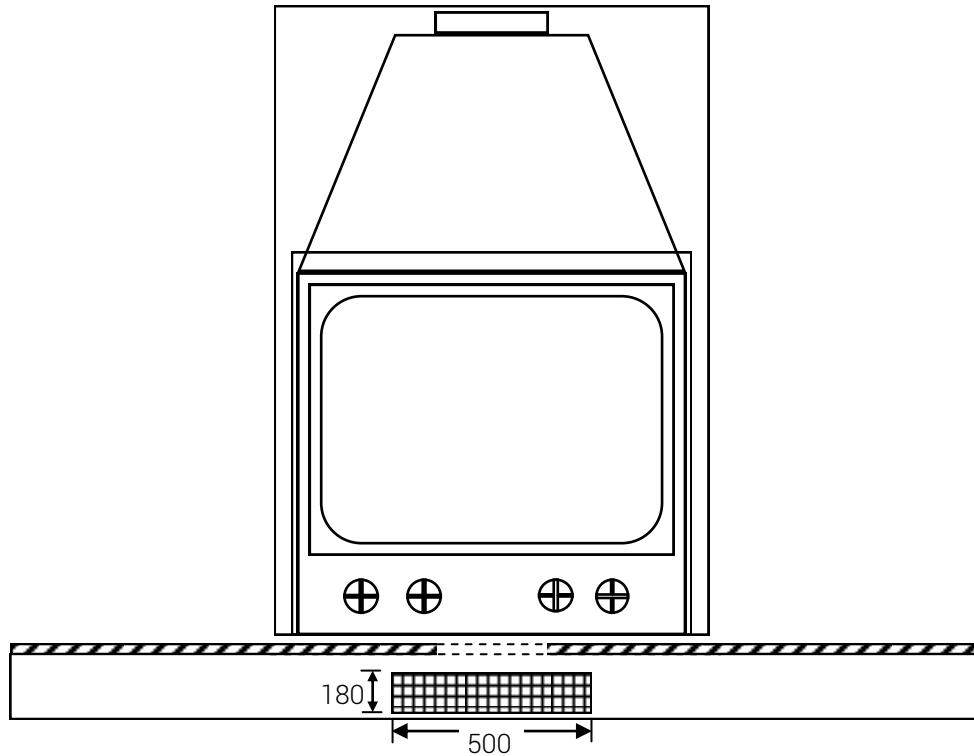

CHRISTO — FAN INSTALLATION OPTION 1

WISELIVING

Standard 10 amp power point required, ideally just inside opening

Recommended hole size for fan: 555mm x 185mm

Electrical outlet

UPDATED

Tim Nichols

DATE:

16/10/2019

NOT TO SCALE SIZES ARE SUBJECT TO CHANGE WITHOUT NOTICE +/- 5mm

E&OE