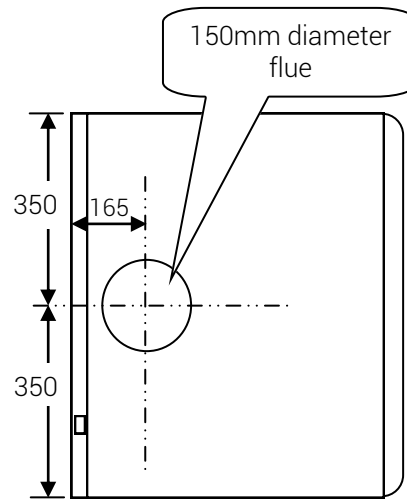

Dynamic 3500 35kW Boiler Dimensions & Pipe Positions

WISELIVING

CAUTION
Remember to allow for the height of hearth
DO **NOT** FIX LOCATION OF PIPES PRIOR TO FITTING UNIT IN PLACE