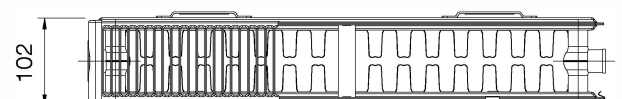

Type 33 PLAN/LINE