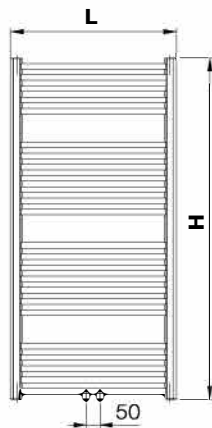

KORALUX LINEAR EXCLUSIVE - M

KORALUX RONDO EXCLUSIVE - M