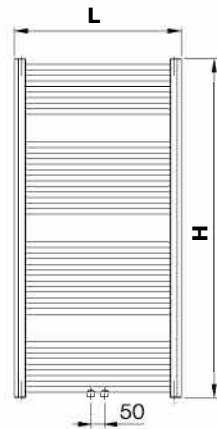

KLXM 1220...