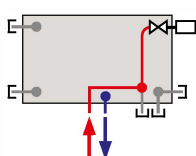

Examples of connection to the heating system

middle connection
 $\varphi = 1$