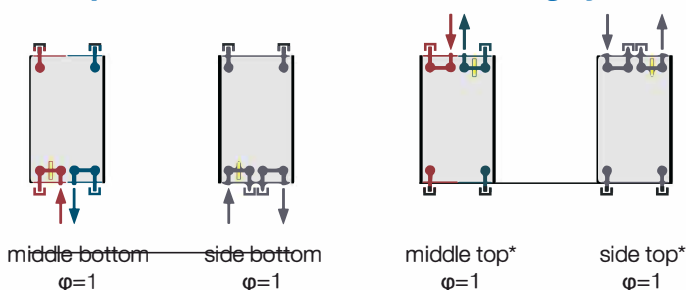

Examples of connection to the heating system

* It is necessary to use a thermodynamic head with remote control (remote sensor).