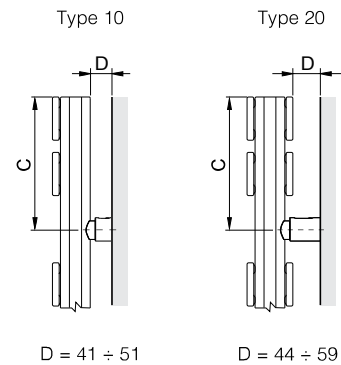

KORATHERM AQUAPANEL - E, AQUAPANEL - ER

Technical data

Height H	790, 1240, 1510 mm
Length L	500, 600, 750 mm
Depth B	
Typ K10AE, K10AER	61 mm
Typ K20AE, K20AER	72 mm

Design

KORATHERM AQUAPANEL-E (KAE) are models of a design range of electric direct radiators with horizontally aligned bars without an integrated temperature regulator.

KORATHERM AQUAPANEL-ER (KAER) are models of a design range of electric direct radiators with horizontally aligned bars with an integrated temperature regulator.

They are manufactured in single-row (Type 10) and double-row (Type 20) models. Closed steel elements with a rectangular cross-section of 70 x 11 mm are used as heating bars, and the distribution and collection bars have an oval cross-section of 50 x 30 mm.

Special brackets (4 pcs) ensuring a safe mounting of the radiator on the wall delivered as standard.

Mounting

H	790	1240	1510
C	215	305	305

Design