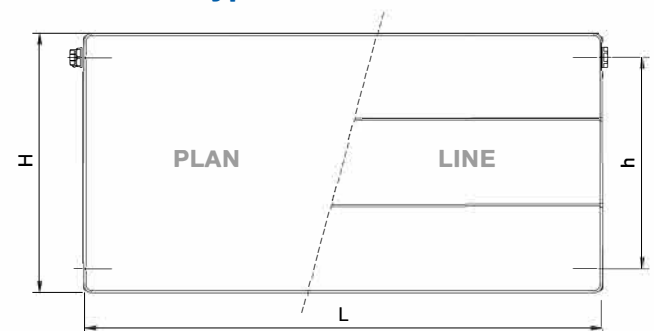

Overview of types

Type 11 PLAN/LINE