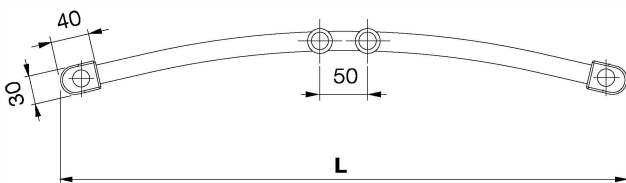

KORALUX RONDO EXCLUSIVE - M