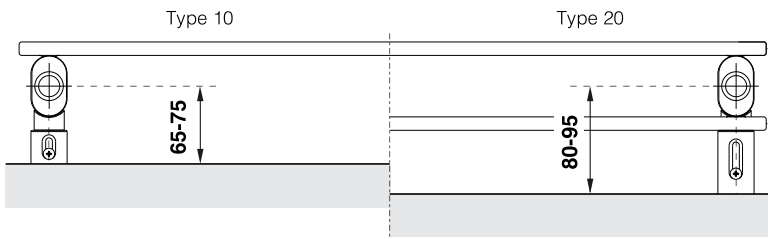

KORATHERM AQUAPANEL - E, AQUAPANEL - ER

Technical data

Height H	790, 1240, 1510 mm
Length L	500, 600, 750 mm
Depth B	
Typ K10AE, K10AER	61 mm
Typ K20AE, K20AER	72 mm

Design

KORATHERM AQUAPANEL-E (KAE) are models of a design range of electric direct radiators with horizontally aligned bars without an integrated temperature regulator.

KORATHERM AQUAPANEL-ER (KAER) are models of a design range of electric direct radiators with horizontally aligned bars with an integrated temperature regulator.

They are manufactured in single-row (Type 10) and double-row (Type 20) models. Closed steel elements with a rectangular cross-section of 70 x 11 mm are used as heating bars, and the distribution and collection bars have an oval cross-section of 50 x 30 mm.

Special brackets (4 pcs) ensuring a safe mounting of the radiator on the wall delivered as standard.

Mounting

H	790	1240	1510
C	215	305	305

Design