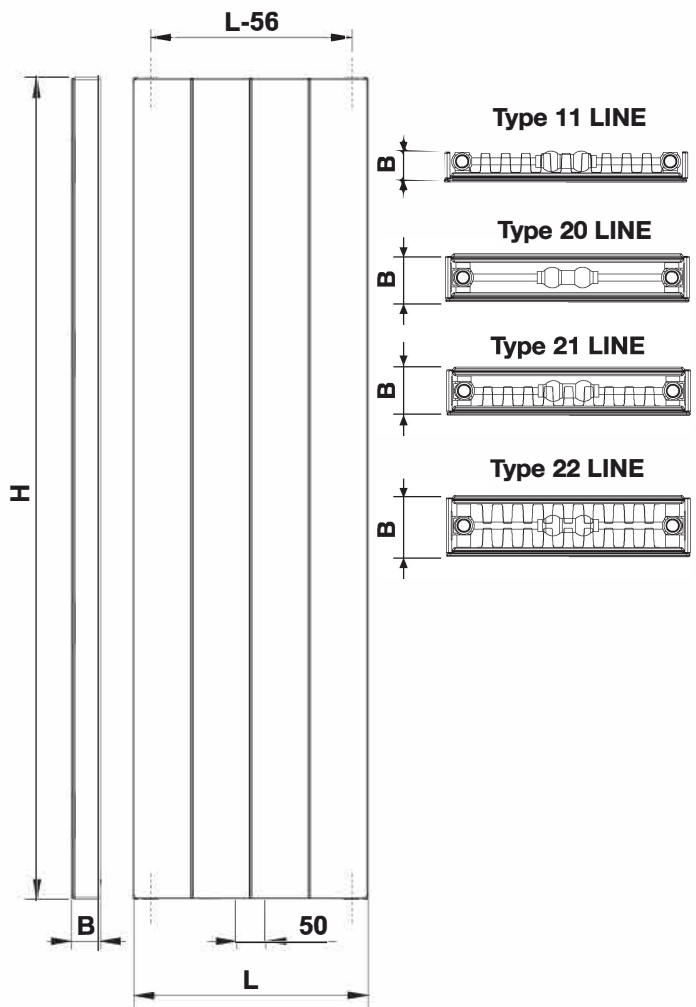

Overview of types