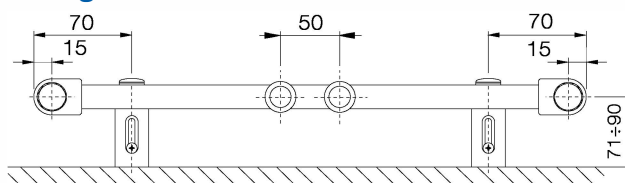

KORALUX LINEAR CLASSIC, LINEAR CLASSIC - M

Technical Data

Height H	700, 900, 1220, 1500, 1820 mm
Length L	450, 500, 600, 750 mm
Depth B	30 mm
Connecting pitch (KLC)	$h = L - 30$ mm
Connecting pitch (KLCM)	50 mm
Connecting thread (KLC)	4 x G 1/2 inside
Connecting thread (KLCM)	6 x G 1/2 inside
Highest allowed working pressure	10 bar
Test pressure	13 bar
Maximum water temperature	110 °C
Flow coefficient (KLC)	$A_T = 2,1 \times 10^{-4} \text{ m}^2$
Flow coefficient (KLCM)	$A_T = 7,1 \times 10^{-5} \text{ m}^2$
Coefficient of resistance (KLC)	$\xi_T = 1,8$
Coefficient of resistance (KLCM)	$\xi_T = 16,0$

Design

KORALUX LINEAR CLASSIC (KLC) is a towel rail radiator with **bottom connection from the bottom down** with connecting pitch **h** derived from its length **L**. The design of the radiator also allows for **double sided connection from the top down**.

KORALUX LINEAR CLASSIC - M (KLCM) is a towel rail radiator modified for **bottom middle connection** with a connecting pitch of 50 mm.

Steel tubes $\varnothing 20$ mm
Steel profile   40 x 30 mm

Fitting

The mounting set is delivered as standard and consists of 4 special plastic brackets, screws, dowels and assembly instructions.

Type of Connection KORALUX LINEAR CLASSIC

Type of Connection KORALUX LINEAR CLASSIC - M

*For radiators with the bottom middle connection you can use the integrated connection fittings HM delivered together with a thermostatic head (see page 39).

The company reserves the right to make technical changes.