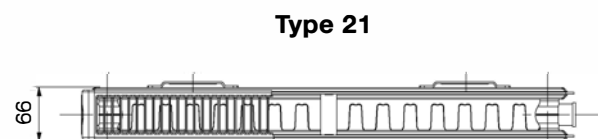

RADIK KLASIK

Description

RADIK KLASIK model is a steel panel radiator in KLASIK version which allows **left or right side connection** to the heating system circuit. It is intended for heating systems which are gravity or pressure fed.

Two upper and lower hangers are welded at the back of the radiator. Radiators 1800mm long and longer have six welded hangers.

Overview of types

Technical data

Height H	300, 400, 500, 600, 700, 900 mm
Length L	400, 500, 600, 700, 800, 900, 1000, 1100, 1200, 1400, 1600, 1800, 2000, 2300, 2600, 3000 mm
Connecting pitch	$h = H - 54$ mm
Connecting thread	4 × G1/2" inside
Highest allowed working pressure	10 bar
Highest allowed working temperature	110 °C
Radiator connection	left or right side

Type 22

Examples of connection to the heating system

side - one side
 $\varphi = 1$

side - two sides diagonal
 $\varphi = 1$
recommended for: $L \geq 3 \times H$

side - two sides direct
 $\varphi = 0,9$