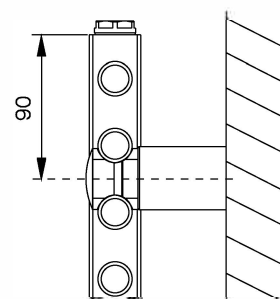

Type of Connection KORALUX LINEAR EXCLUSIVE - M

* For radiators with the bottom middle connection you can use the integrated connection fittings HM delivered together with a thermostatic head (see page 39).