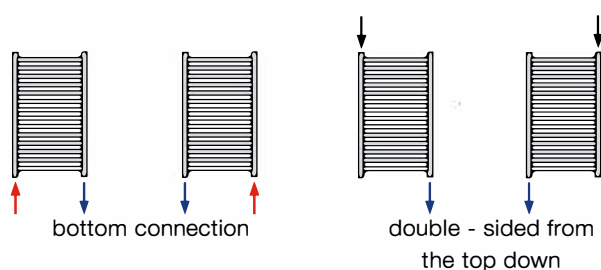

Type of Connection KORALUX LINEAR CLASSIC