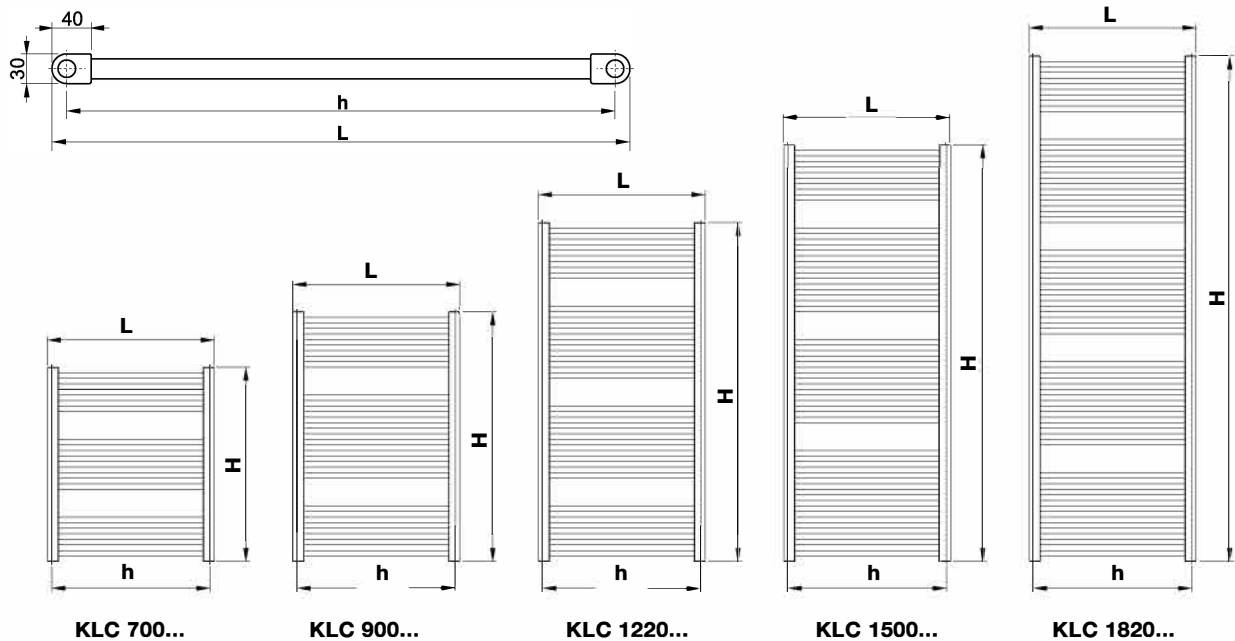

KORALUX LINEAR CLASSIC