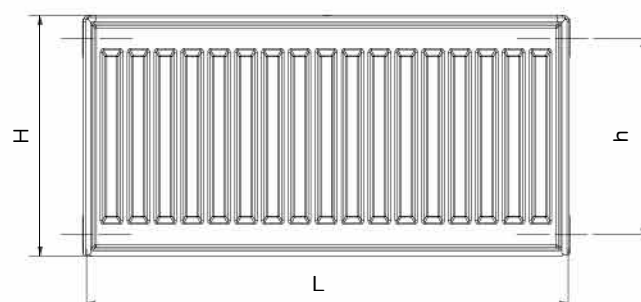

Two upper and lower hangers are welded at the back of the radiator. Radiators 1800mm long and longer have six welded hangers.

Overview of types

Technical data

Height H	300, 400, 500, 600, 700, 900 mm
Length L	400, 500, 600, 700, 800, 900, 1000, 1100, 1200, 1400, 1600, 1800, 2000, 2300, 2600, 3000 mm
Connecting pitch	$h = H - 54$ mm
Connecting thread	4 × G1/2" inside
Highest allowed working pressure	10 bar
Highest allowed working temperature	110 °C
Radiator connection	left or right side