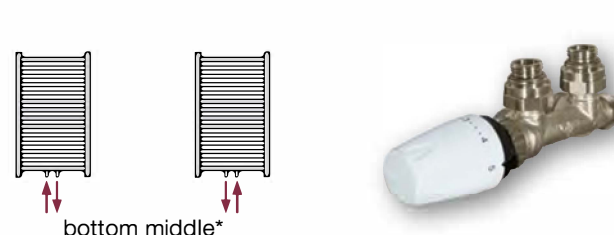

Type of Connection KORALUX LINEAR CLASSIC - M

*For radiators with the bottom middle connection you can use the integrated connection fittings HM delivered together with a thermostatic head (see page 39).

The company reserves the right to make technical changes.