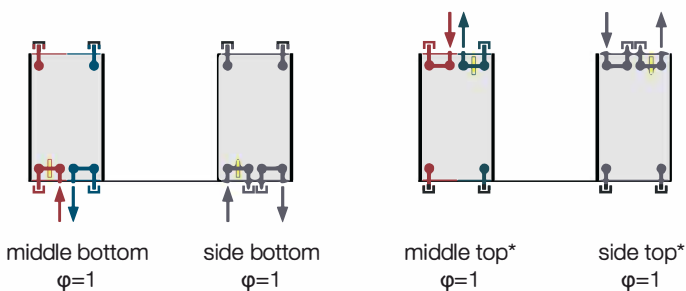

Examples of connection to the heating system

* It is necessary to use a thermostatic head with remote control (remote sensor).