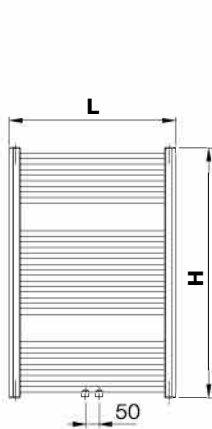

KORALUX LINEAR EXCLUSIVE - M

KLXM 900...