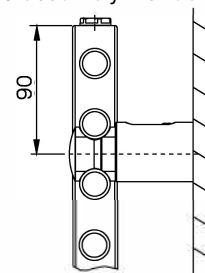

The mounting set is delivered as standard and consists of 4 special plastic brackets, screws, dowels and assembly instructions.