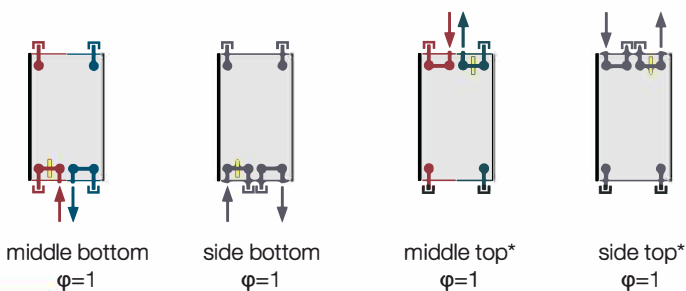

Examples of connection to the heating system