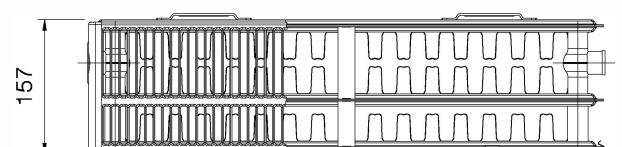

RADIK PLAN KLASIK, LINE KLASIK

Description

RADIK PLAN KLASIK (RADIK LINE KLASIK) is a steel panel radiator in KLASIK version and in PLAN (LINE) version which allows **left or right side connection** to the heating system circuit. It is intended for heating systems which are gravity or pressure fed.

Two upper and lower hangers are welded at the back of the radiator. Radiators 1800mm long and longer have six welded hangers.

Technical data

Height H	300, 400, 500, 600, 700, 900mm
Length L	400, 500, 600, 700, 800, 900, 1000, 1100, 1200, 1400, 1600, 1800, 2000mm
Connecting pitch	$h = H - 54$ mm
Connecting thread	4 x G1/2" inside
Highest allowed working pressure	10 bar
Highest allowed working temperature	110 °C
Radiator connection	left or right side

Examples of connection to the heating system

side - one side
 $\phi = 1$

side - two sides diagonal
 $\phi = 1$
recommended for: $L \geq 3 \times H$

side - two sides direct
 $\phi = 0,9$

Overview of types