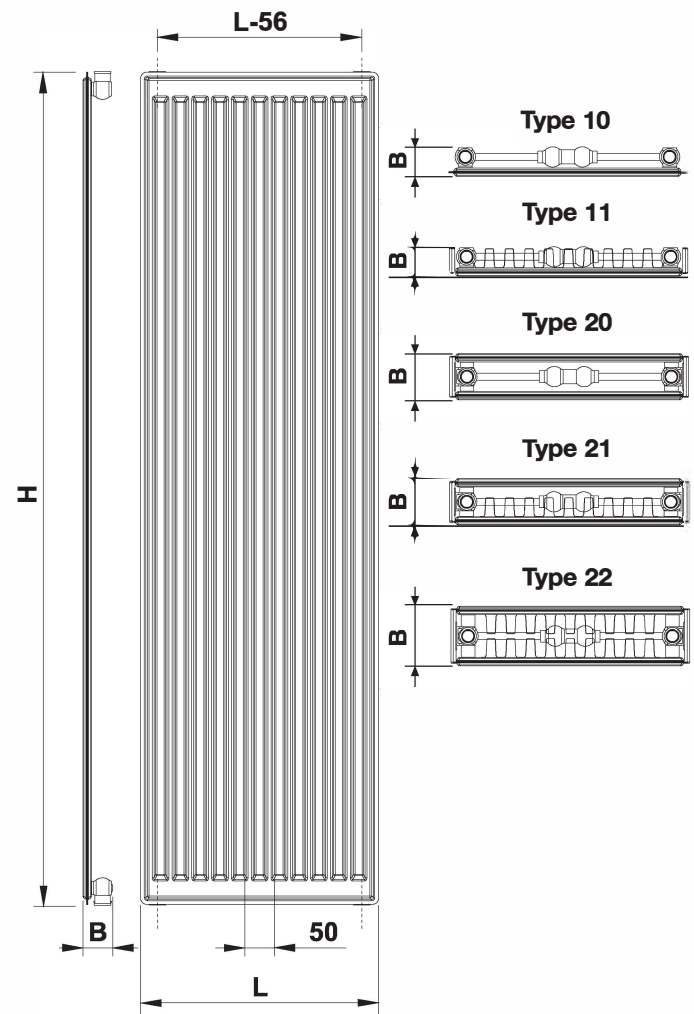

Overview of types

* It is necessary to use a thermostatic head with remote control (remote sensor).