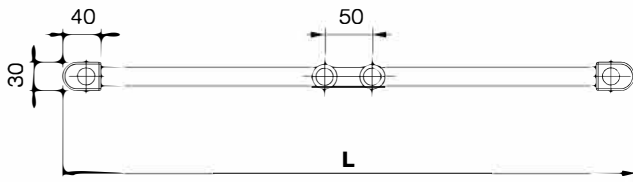

KORALUX LINEAR EXCLUSIVE - M

KLXM 900...