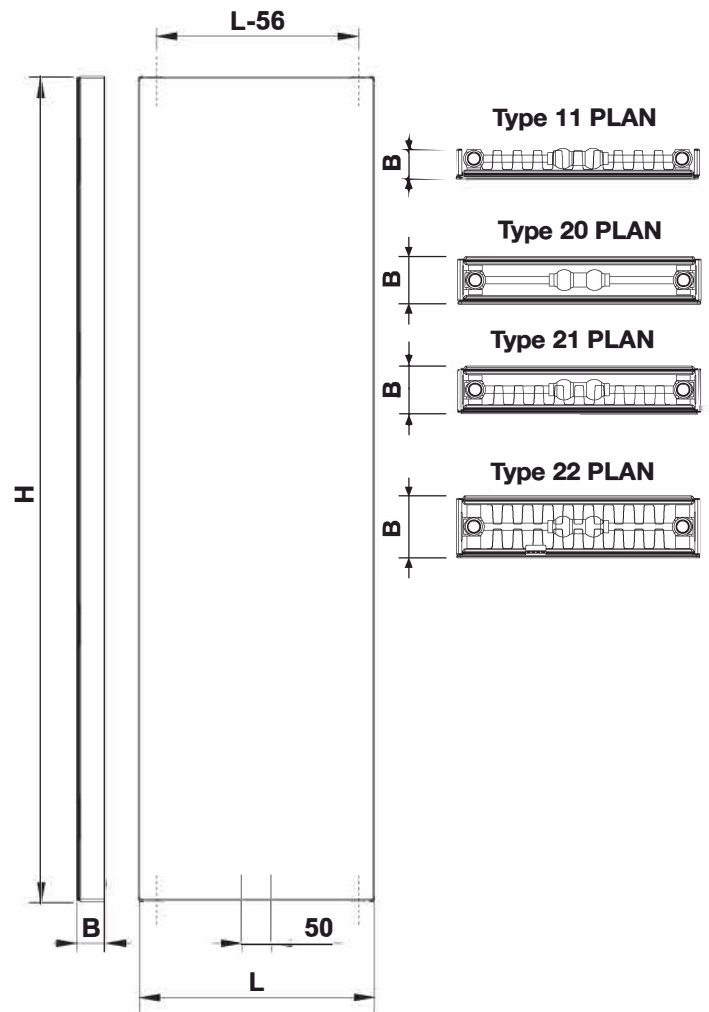

Overview of types