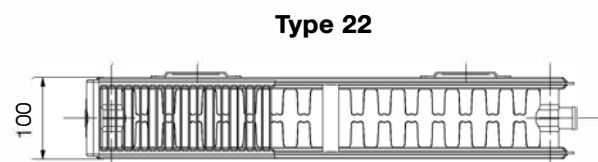

Two upper and lower hangers are welded at the back of the radiator. Radiators 1800mm long and longer have six welded hangers.

Overview of types

Technical data

Height H	300, 400, 500, 600, 700, 900 mm
Length L	400, 500, 600, 700, 800, 900, 1000, 1100, 1200, 1400, 1600, 1800, 2000, 2300, 2600, 3000 mm
Connecting pitch	$h = H - 54$ mm
Connecting thread	4 × G1/2" inside
Highest allowed working pressure	10 bar
Highest allowed working temperature	110 °C
Radiator connection	left or right side

Type 10

Type 11

Type 20

Type 21

Type 22

Type 33

Examples of connection to the heating system

side - one side
 $\varphi = 1$