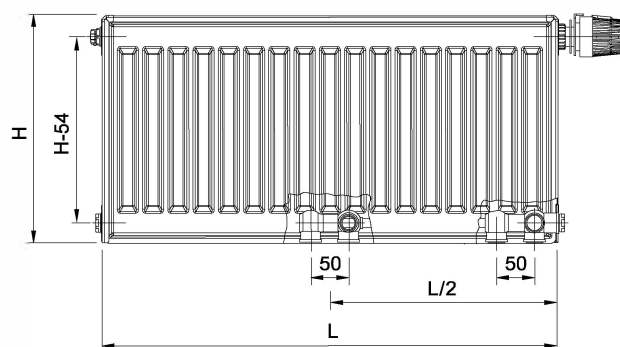

Overview of types

Type 10 VKM8

Technical data

Height H	300, 400, 500, 600, 700, 900 mm
Length L	400, 500, 600, 700, 800, 900, 1000, 1100, 1200, 1400, 1600, 1800, 2000, 2300, 2600, 3000 mm
Depth B	
Type 10 VKM8	47 mm
Type 11 VKM8	63 mm
Type 20 VKM8	66 mm
Type 21 VKM8	66 mm
Type 22 VKM8	100 mm
Type 33 VKM8	155 mm
Connecting pitch h	50 mm
Connecting thread	8x G 1/2" inside
Highest allowed working pressure	10 bar
Highest allowed working temperature	110 °C
Radiator connection	middle connection right bottom

Examples of connection to the heating system

middle connection
 $\varphi = 1$

right bottom
 $\varphi = 1$
(more examples of other way
connection see on page 6)