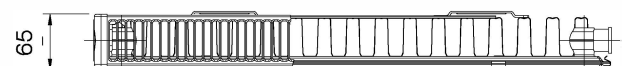

Type 21 PLAN/LINE