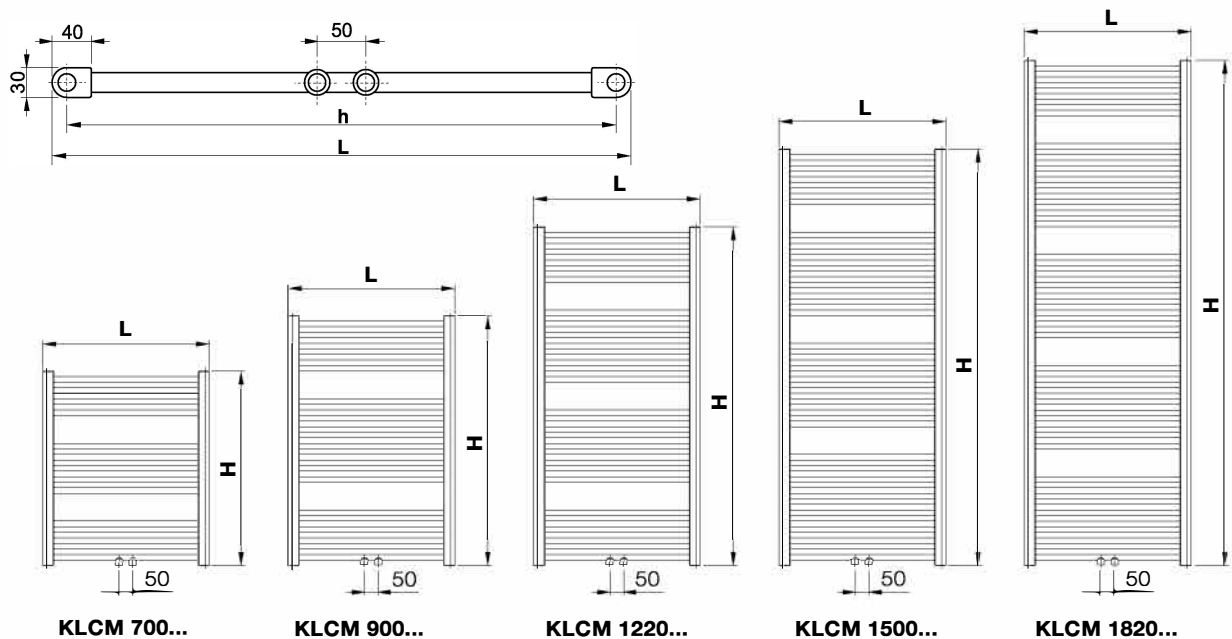

KORALUX LINEAR CLASSIC - M

KORALUX LINEAR CLASSIC - E electric radiators

Model number	Electric input P [W]	M_c [kg]	Model number	Electric input P [W]	M_c [kg]
KLCE 700.600	300	8,7	KLCE 1220.750	700	17,9
KLCE 700.750	300	10,1	KLCE 1500.450	500	16,0
KLCE 900.450	300	9,6	KLCE 1500.500	600	17,0
KLCE 900.500	300	10,2	KLCE 1500.600	700	19,3
KLCE 900.600	400	11,5	KLCE 1500.750	800	22,7
KLCE 900.750	500	13,4	KLCE 1820.450	600	19,1
KLCE 1220.450	400	12,8	KLCE 1820.500	700	20,4
KLCE 1220.500	500	13,5	KLCE 1820.600	800	23,1
KLCE 1220.600	500	15,3	KLCE 1820.750	1000	27,2

M_c = total weight of the radiator including electric heating element and filler

The company reserves the right to make technical changes.