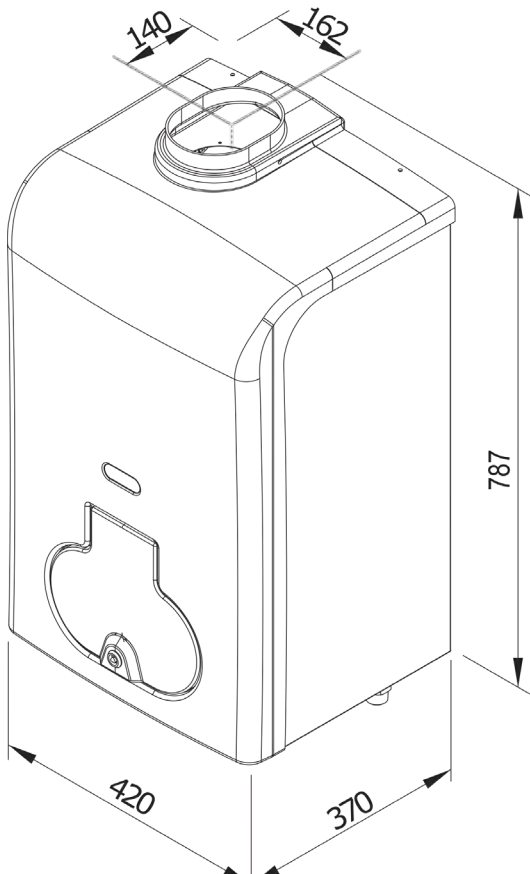

RADIANT R1K EXTERNAL - Heating Only Boiler : Technical Data

Model		R1K 25	R1K 34
Maximum nominal heat capacity	MJ/h	93	135
Minimum nominal heat capacity	MJ/h	11	16
Useful thermal power - 60/80°C	kW	22,7	33,35
Useful thermal power - 30/50°C	kW	24,79	36,19
Performance at 100% Pn - 60/80°C	%	96,6	98,08
Performance at 30% Pn - return 30°C	%	107	108,57
Performance at 100% Pn - 30/50°C	%	105,5	106,43
Maximum combustion Performance	%	97,4	97,6
Adjustable heating temperature	°C	30-80 / 25-45	30-80 / 25-45
Maximum operating water temp	°C	95	95
Width / Depth / Height	mm	420 / 370 / 787	420 / 370 / 787
Gross weight	Kg	35	44
Flow	Ø	3/4"	3/4"
Cold water	Ø	1/2"	1/2"
Gas	Ø	3/4"	3/4"
Return	Ø	3/4"	3/4"
Voltage-frequency	V/Hz	240/50	240/50
supply pressure - Natural Gas	kPa	113	113
Fuel consumption - Natural Gas	MJ/h	93	135
Nominal Supply pressure - LPG	kPa	2.75	2.75
Fuel consumption - Universal LPG	MJ/h	93	135

- R Heating Return Ø3/4
- G Gas Ø3/4
- F Cold Ø1/2
- A Heating Flow Ø3/4