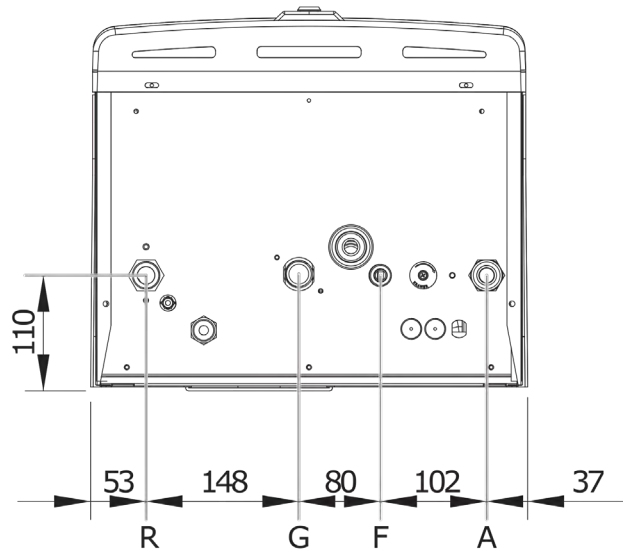

RADIANT R1K EXTERNAL - Heating Only Boiler : Technical Data

Model		R1K 25	R1K 34
Maximum nominal heat capacity	MJ/h	93	135
Minimum nominal heat capacity	MJ/h	11	16
Useful thermal power - 60/80°C	kW	22,7	33,35
Useful thermal power - 30/50°C	kW	24,79	36,19
Performance at 100% Pn - 60/80°C	%	96,6	98,08
Performance at 30% Pn - return 30°C	%	107	108,57
Performance at 100% Pn - 30/50°C	%	105,5	106,43
Maximum combustion Performance	%	97,4	97,6
Adjustable heating temperature	°C	30-80 / 25-45	30-80 / 25-45
Maximum operating water temp	°C	95	95
Width / Depth / Height	mm	420 / 370 / 787	420 / 370 / 787
Gross weight	Kg	35	44
Flow	Ø	3/4"	3/4"
Cold water	Ø	1/2"	1/2"
Gas	Ø	3/4"	3/4"
Return	Ø	3/4"	3/4"
Voltage-frequency	V/Hz	240/50	240/50
supply pressure - Natural Gas	kPa	113	113
Fuel consumption - Natural Gas	MJ/h	93	135
Nominal Supply pressure - LPG	kPa	2.75	2.75
Fuel consumption - Universal LPG	MJ/h	93	135

- R Heating Return Ø3/4
- G Gas Ø3/4
- F Cold Ø1/2
- A Heating Flow Ø3/4