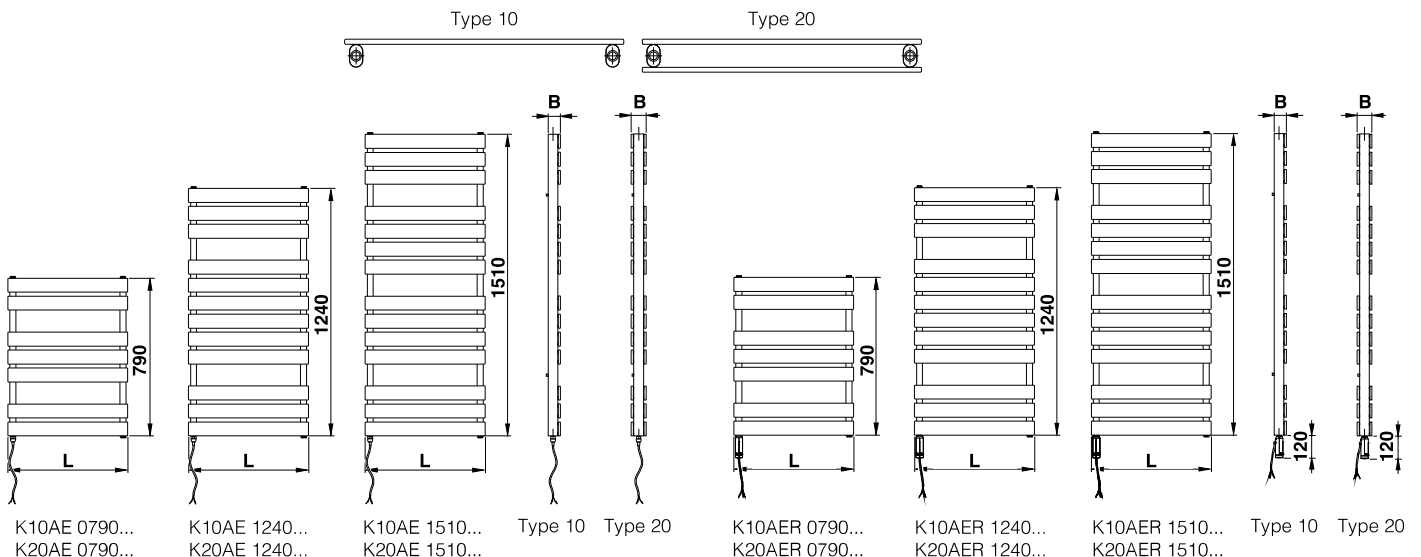

KORATHERM AQUAPANEL - E, AQUAPANEL - ER

Technical data

Height H	790, 1240, 1510 mm
Length L	500, 600, 750 mm
Depth B	
Typ K10AE, K10AER	61 mm
Typ K20AE, K20AER	72 mm

Design

KORATHERM AQUAPANEL-E (KAE) are models of a design range of electric direct radiators with horizontally aligned bars without an integrated temperature regulator.

KORATHERM AQUAPANEL-ER (KAER) are models of a design range of electric direct radiators with horizontally aligned bars with an integrated temperature regulator.

They are manufactured in single-row (Type 10) and double-row (Type 20) models. Closed steel elements with a rectangular cross-section of 70 x 11 mm are used as heating bars, and the distribution and collection bars have an oval cross-section of 50 x 30 mm.

Special brackets (4 pcs) ensuring a safe mounting of the radiator on the wall delivered as standard.

Mounting

H	790	1240	1510
C	215	305	305

Design