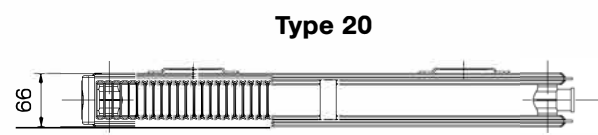

RADIK KLASIK

Description

RADIK KLASIK model is a steel panel radiator in KLASIK version which allows **left or right side connection** to the heating system circuit. It is intended for heating systems which are gravity or pressure fed.

Two upper and lower hangers are welded at the back of the radiator. Radiators 1800mm long and longer have six welded hangers.

Overview of types

Technical data

Height H	300, 400, 500, 600, 700, 900 mm
Length L	400, 500, 600, 700, 800, 900, 1000, 1100, 1200, 1400, 1600, 1800, 2000, 2300, 2600, 3000 mm
Connecting pitch	$h = H - 54$ mm
Connecting thread	4 × G1/2" inside
Highest allowed working pressure	10 bar
Highest allowed working temperature	110 °C
Radiator connection	left or right side

Type 21

Examples of connection to the heating system

side - one side
 $\varphi = 1$

side - two sides diagonal
 $\varphi = 1$
recommended for: $L \geq 3 \times H$

side - two sides direct
 $\varphi = 0,9$