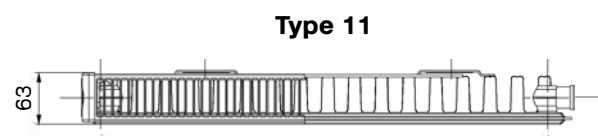

RADIK KLASIK

Description

RADIK KLASIK model is a steel panel radiator in KLASIK version which allows **left or right side connection** to the heating system circuit. It is intended for heating systems which are gravity or pressure fed.

Two upper and lower hangers are welded at the back of the radiator. Radiators 1800mm long and longer have six welded hangers.

Overview of types

Technical data

Height H	300, 400, 500, 600, 700, 900 mm
Length L	400, 500, 600, 700, 800, 900, 1000, 1100, 1200, 1400, 1600, 1800, 2000, 2300, 2600, 3000 mm
Connecting pitch	$h = H - 54$ mm
Connecting thread	4 × G1/2" inside
Highest allowed working pressure	10 bar
Highest allowed working temperature	110 °C
Radiator connection	left or right side

Type 20

Examples of connection to the heating system

side - one side
 $\varphi = 1$

side - two sides diagonal
 $\varphi = 1$
recommended for: $L \geq 3 \times H$

side - two sides direct
 $\varphi = 0,9$