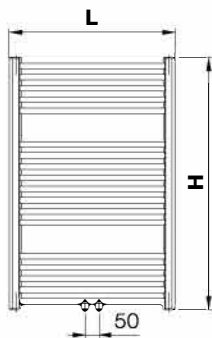

KORALUX RONDO EXCLUSIVE - M