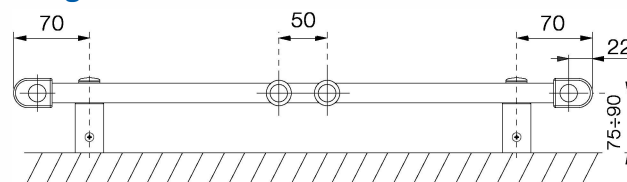

Fitting

The delivered set for mounting on the wall contains 4 pcs of special plastic brackets in chrome, screws, dowel plugs and mounting instructions.

Type of Connection KORALUX LINEAR EXCLUSIVE - M